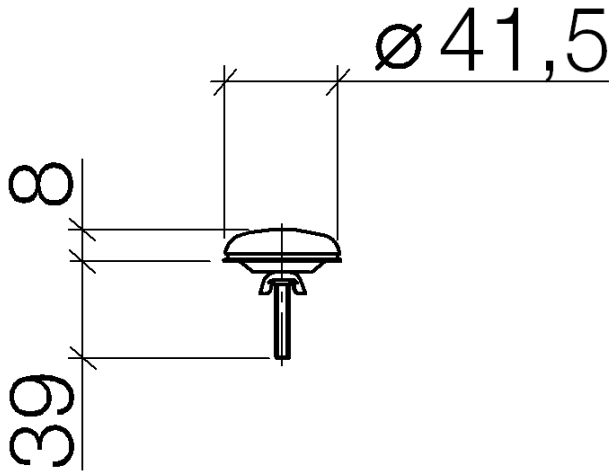

Cover for tap hole - Brushed Champagne (22kt Gold)

IMO

12 715 970

Fits: IMO, LULU, MADISON, MEM, TARA,
CL.1, LISSÉ, VAIA, META, CYO

	Brushed Champagne (22kt Gold)	12 715 970-46
	Chrome	12 715 970-00
	brushed chrome	12 715 970-04
	Brushed Platinum	12 715 970-06
	Platinum	12 715 970-08
	Durabross (23kt Gold)	12 715 970-09
	Dark Chrome	12 715 970-19
	Light Gold	12 715 970-26
	Brushed Light Gold	12 715 970-27
	Brushed Durabross (23kt Gold)	12 715 970-28
	Matte Black	12 715 970-33
	Brushed Bronze	12 715 970-42
	Champagne (22kt Gold)	12 715 970-47
	Brushed Chrome	12 715 970-93
	Brushed Dark Platinum	12 715 970-99

Cover for tap hole - Brushed Champagne (22kt Gold)

IMO

12 715 970

12 715 970

12 715 970

Parts for other
finishes can be found
here: [Chrome](#)